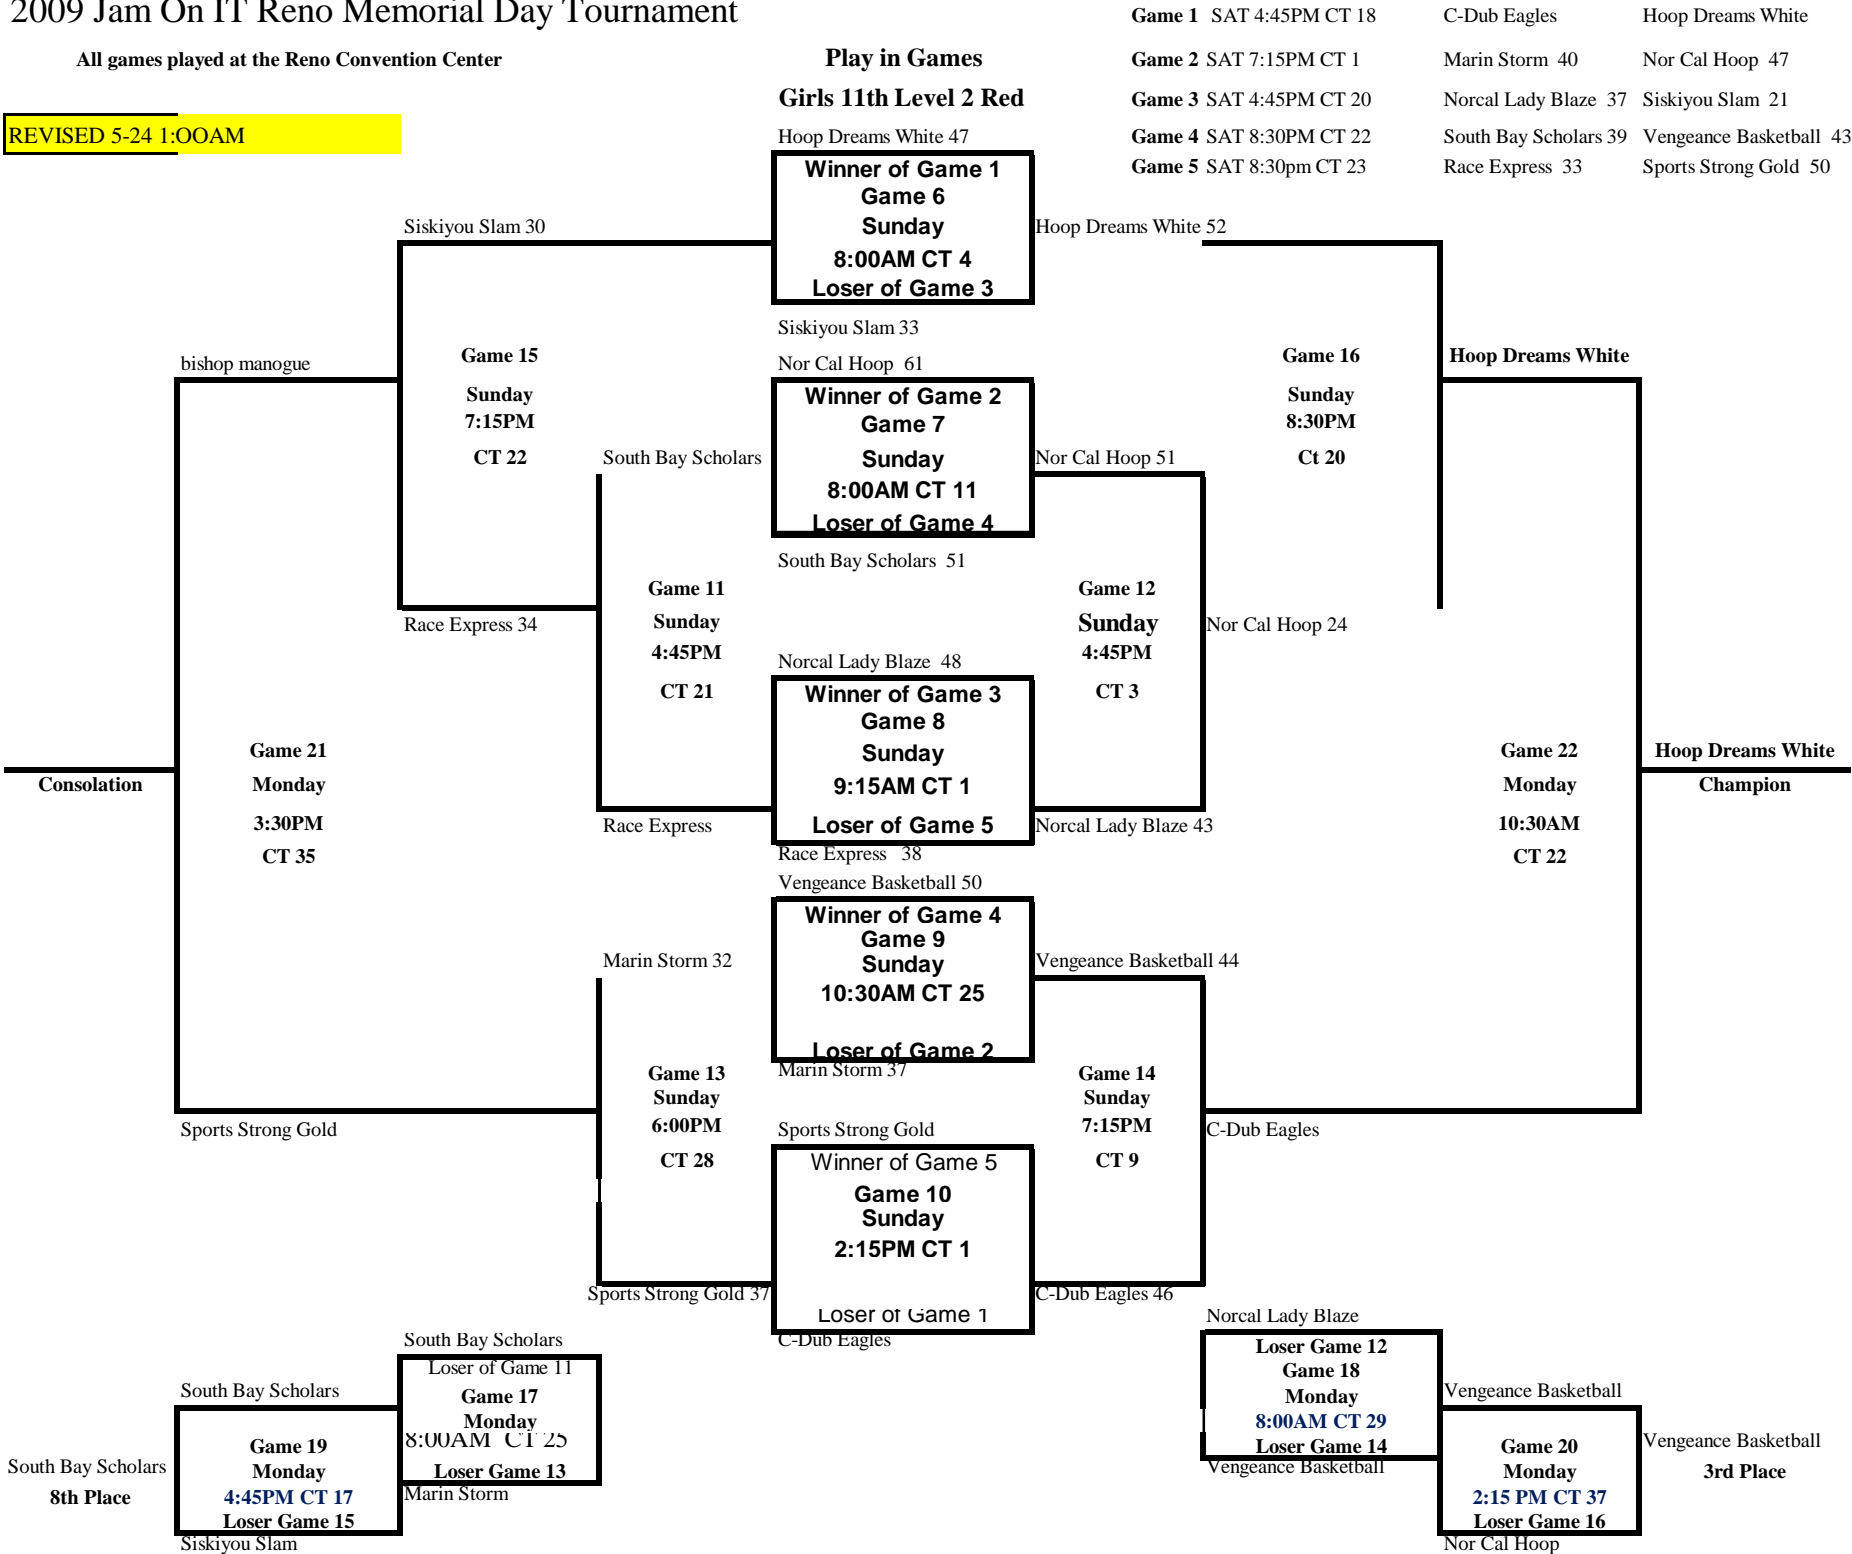

2009 Jam On IT Reno Memorial Day Tournament

All games played at the Reno Convention Center

REVISED 5-24 1:00AM

Pool A		1	2	3	4	5	W	L	PTS	POS
1	Bishop Manogue		13	-13			I	I	0	2
2	Cal Stars Blue	-13		-3				II	-16	3
3	Chico Run n Gun	13	3				II		16	1

DAY	TIME	GYM	DAY	TIME	GYM	DAY	TIME	GYM
SAT	9:15 AM	21	SAT	2:15 PM	22	SUN	1:00PM	21
1	vs	2	2	vs	3	3	vs	1
57		42	39		42	41		19

Pool B		1	2	3	4	5	W	L	PTS	POS
1	El Dorado Hills All Net		13	5			II			1
2	Lady Hoopsters	-13		-9				II	-22	3
3	Livermore Mystics	-5	9				I	I		2

DAY	TIME	GYM	DAY	TIME	GYM	DAY	TIME	GYM
SAT	10:30 AM	21	SAT	3:30 PM	21	SUN	2:15PM	21
1	vs	2	2	vs	3	3	vs	1
36		19	35		44	33		38

Pool C		1	2	3	4	5	W	L	PTS	POS
1	Mission Rec		-7	0			I	I		2
2	NorCal Heat	7		13			II		20	1
3	Blue Chip	0	-13				I	I		3

DAY	TIME	GYM	DAY	TIME	GYM	DAY	TIME	GYM
SAT	11:45AM	33	SAT	3:30 PM	22	SUN	3:30PM	22
1	vs	2	2	vs	3	3	vs	1
11		18	13		0	E20		E31

EXHIBITION: NorCal Heat vs. Turlock Saints, Sun 10:30AM Court 13