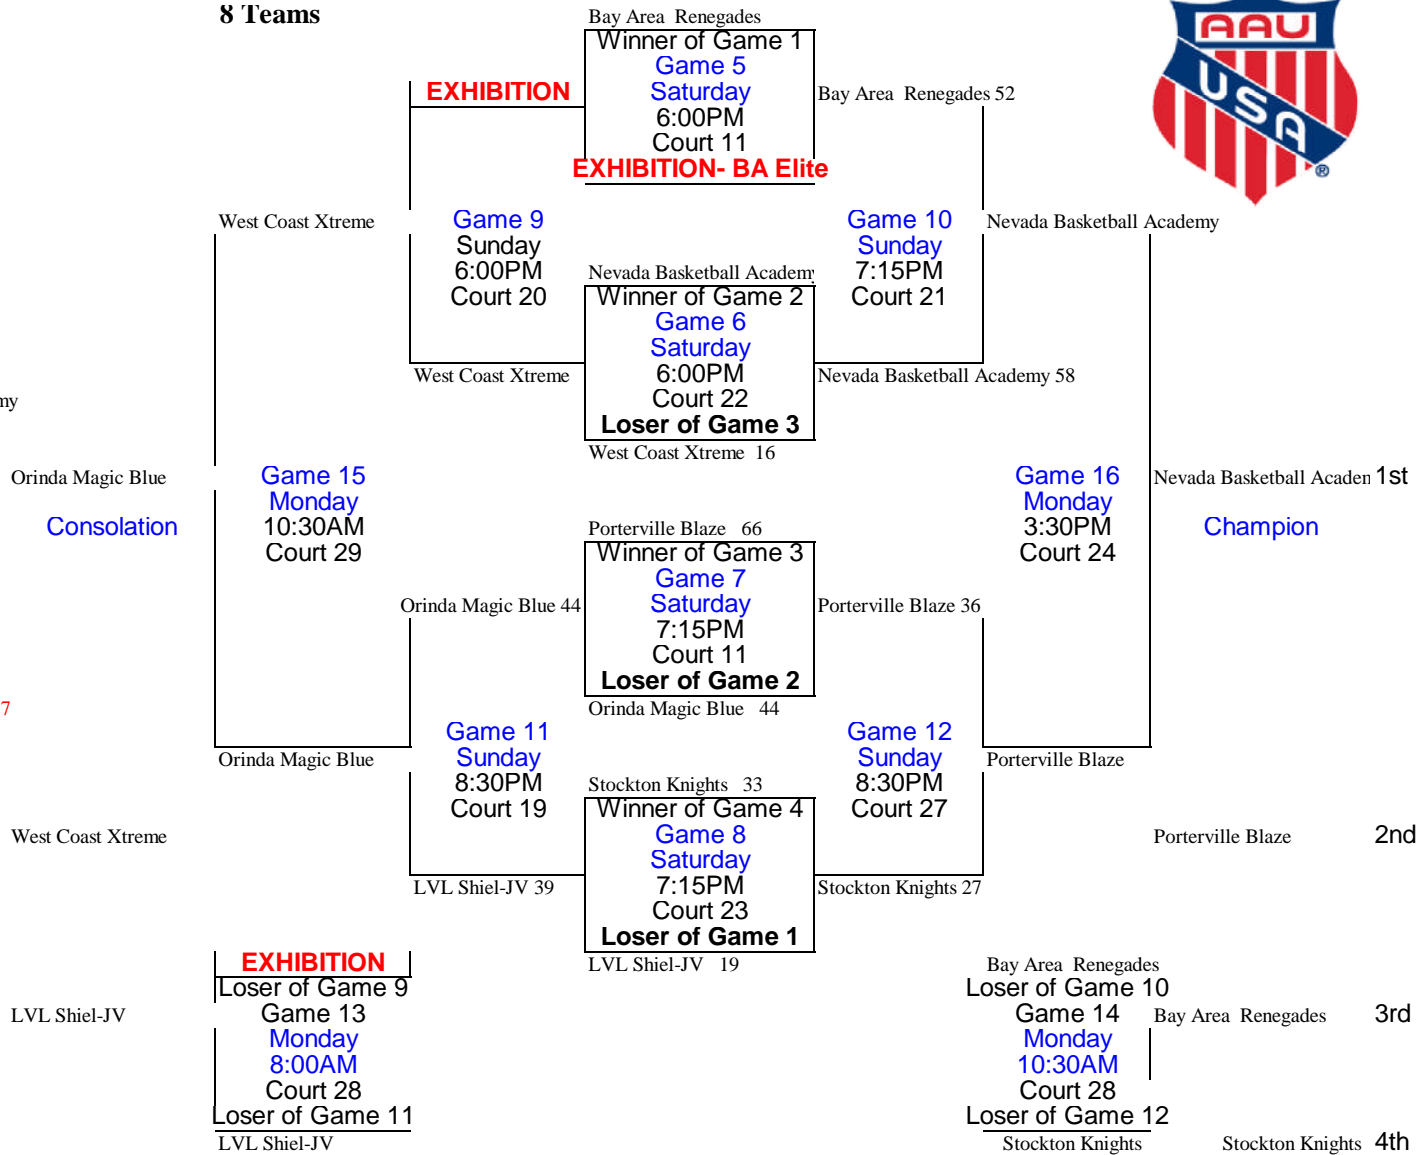

Reno Jam On It Memorial Day Tournament

May 23 - 25, 2009

Reno Nevada

Top Team is Home and Wears Light

8 teams

REVISED 5-24 1:00AM

**Girls 10th/15U JV White
8 Teams**

Play In Games

Game 1
LVL Shiel-JV
VS
Bay Area Renegades
SAT 10:30:00 AM
Court 25

Game 2
Orinda Magic Blue
VS
Nevada Basketball Academy
SAT 10:30:00 AM
Court 27

Game 3
Porterville Blaze
VS
West Coast Xtreme
SAT 1:00:00 PM
Court 25

Game 4
Reserved- Marin Storm 37
VS
Stockton Knights 23
SAT 2:15:00 PM
Court 23