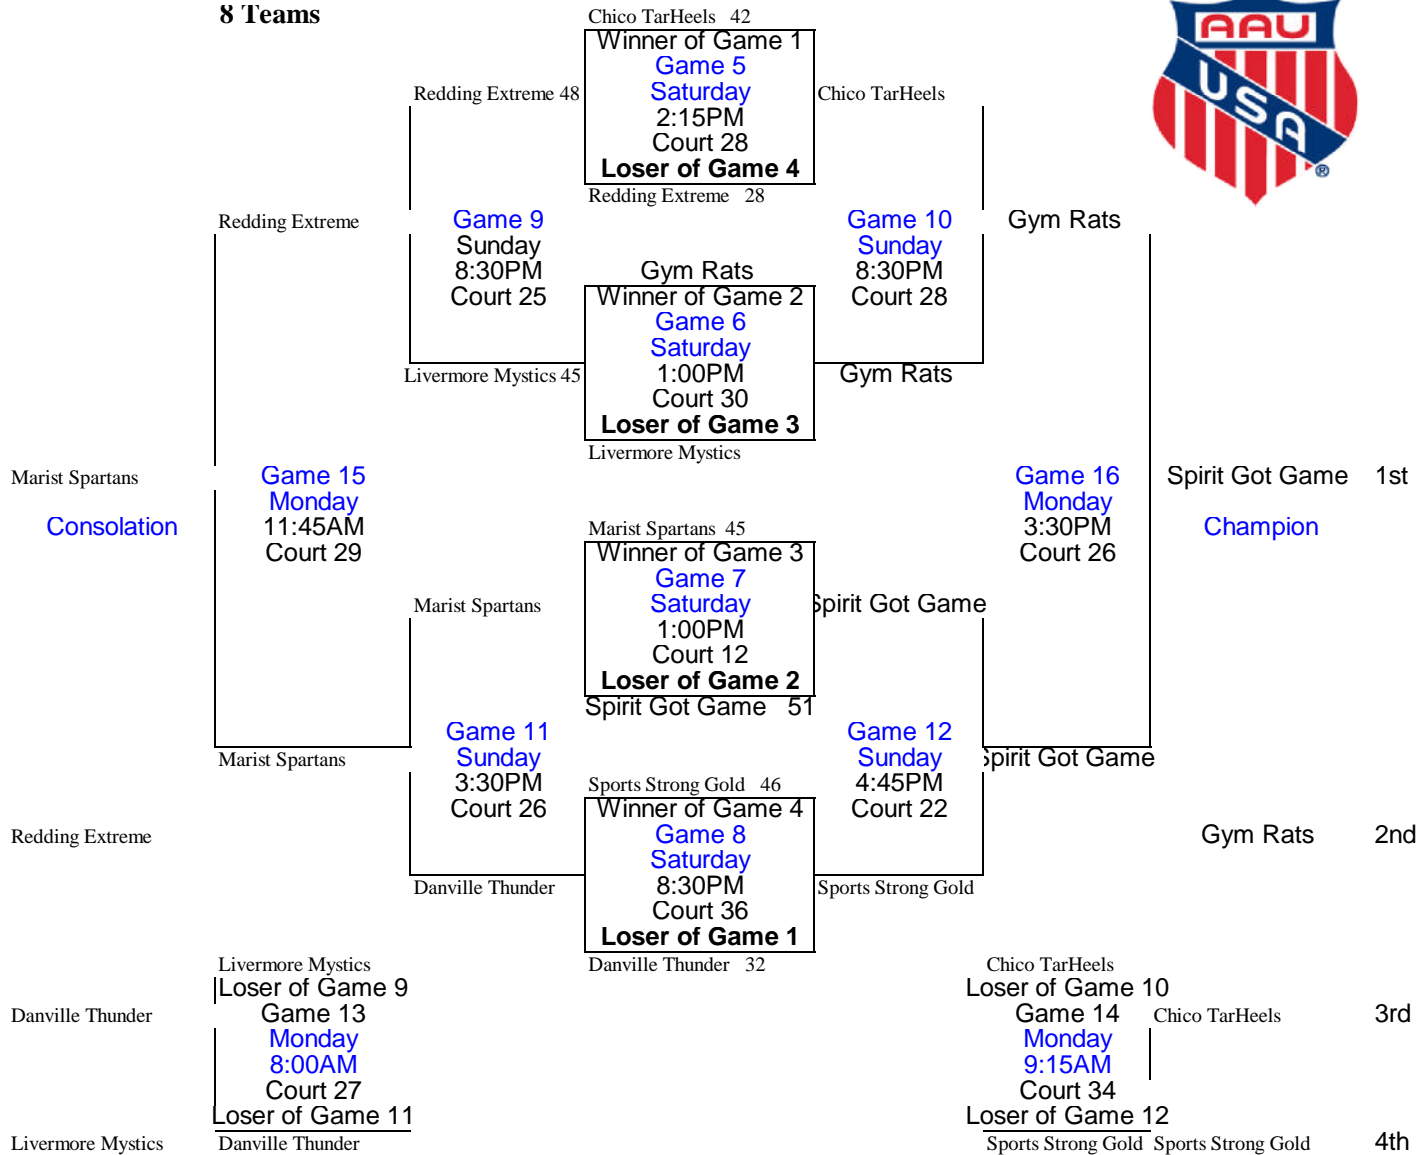

Game 1

Chico TarHeels
VS
Danville Thunder
SAT 8:00AM
Court 28

Game 2

Gym Rats 48
VS
Lady Spirit 34
SAT 9:15AM
Court 28

Game 3

Livermore Mystics
VS
Marist Spartans
SAT 10:30AM
Court 28

Game 4

Redding Extreme 38
VS
Sports Strong Gold 52
SAT 11:45AM
Court 28