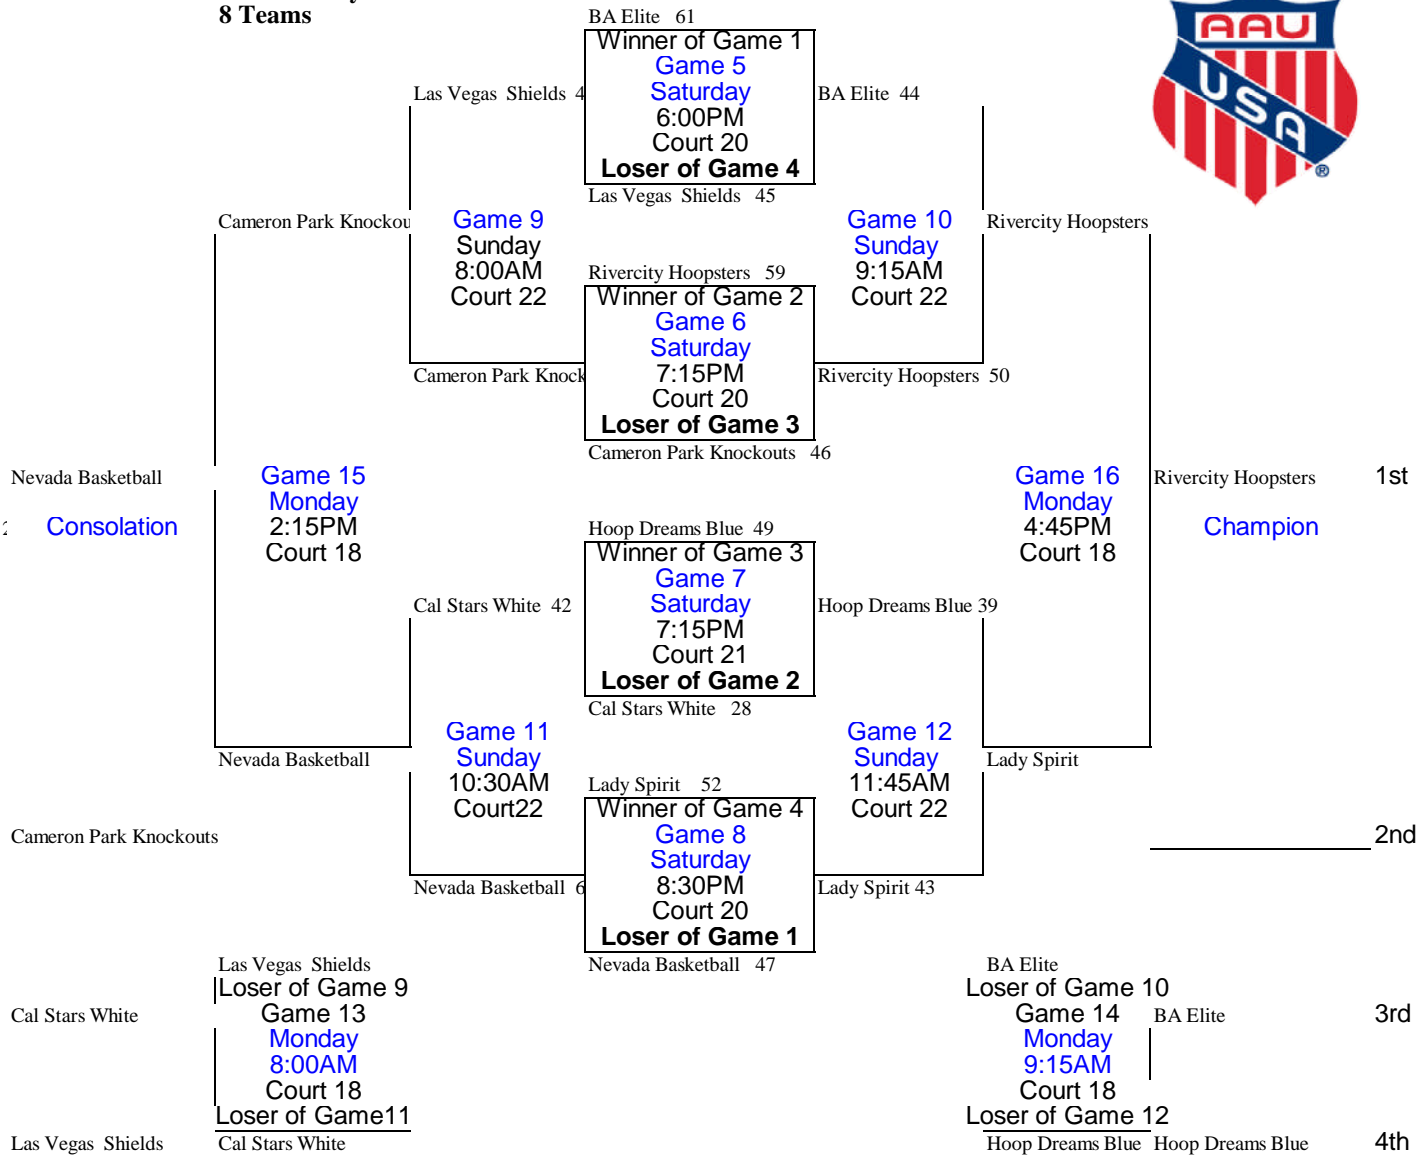

Reno Jam On It Memorial Day Tournament

May 23 - 25, 2009

Reno Nevada

Top Team is Home and Wears Light

8 teams

REVISED 5-24 1:00AM

Girls Varsity Level 1 Blue 8 Teams

Play In Games

Game 1
BA Elite 53
VS
Nevada Basketball 40
SAT 11:45:00 AM
Court 20

GAME 2
Cal Stars White
VS
Rivercity Hoopsters
SAT 1:00:00 PM
Court 20

GAME 3
Cameron Park Knockouts 2
VS
Hoop Dreams Blue
SAT 2:15:00 PM
Court 20
Consolation

Game 4
Lady Spirit 59
VS
Las Vegas Shields 35
SAT 3:30:00 PM
Court 20