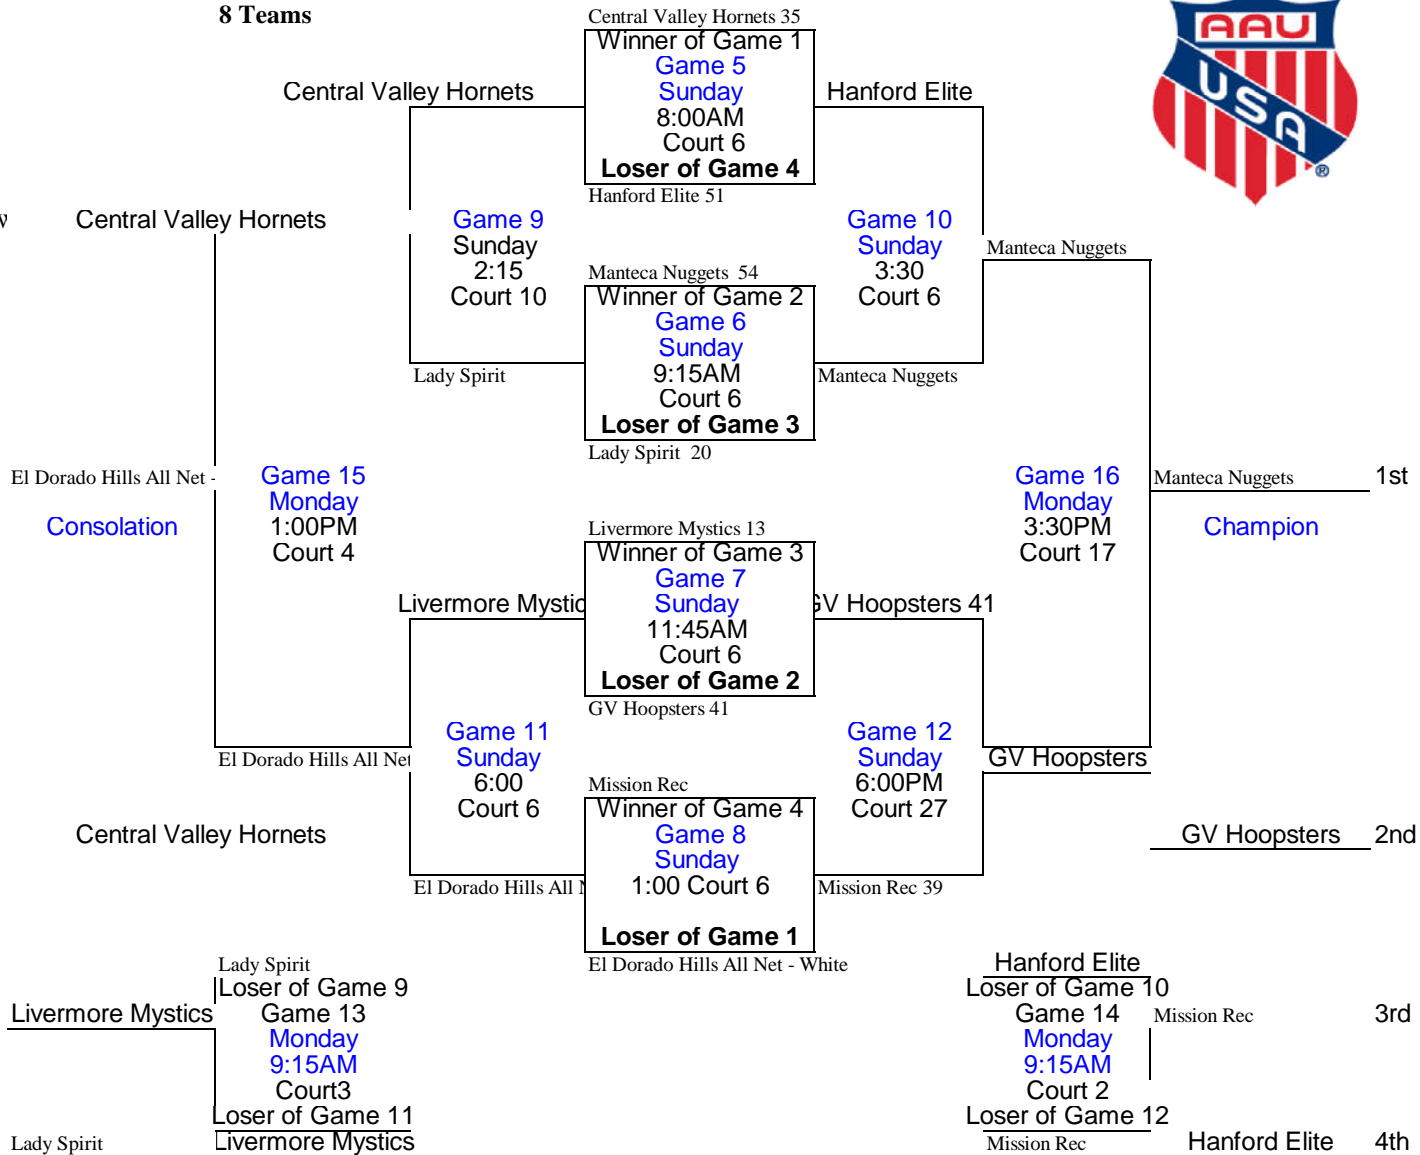

Reno Jam On It Memorial Day Tournament

May 23 - 25, 2009

Reno Nevada

Top Team is Home and Wears Light

8 teams

REVISED 5-24 1:00AM

**Girls 7th/12U Level II /Red
8 Teams**

Play In Games

Game 1

Central Valley Hornets
VS

El Dorado Hills All Net - V
9:15 Court 6

Game 2

GV Hoopsters
VS

Manteca Nuggets
SAT 10:30 Court 6

Game 3

Lady Spirit 34
VS

Livermore Mystics 39
SAT 11:45 Court 6

Game 4

Mission Rec 48
VS

Hanford Elite 25
SAT 2:15 Court 6