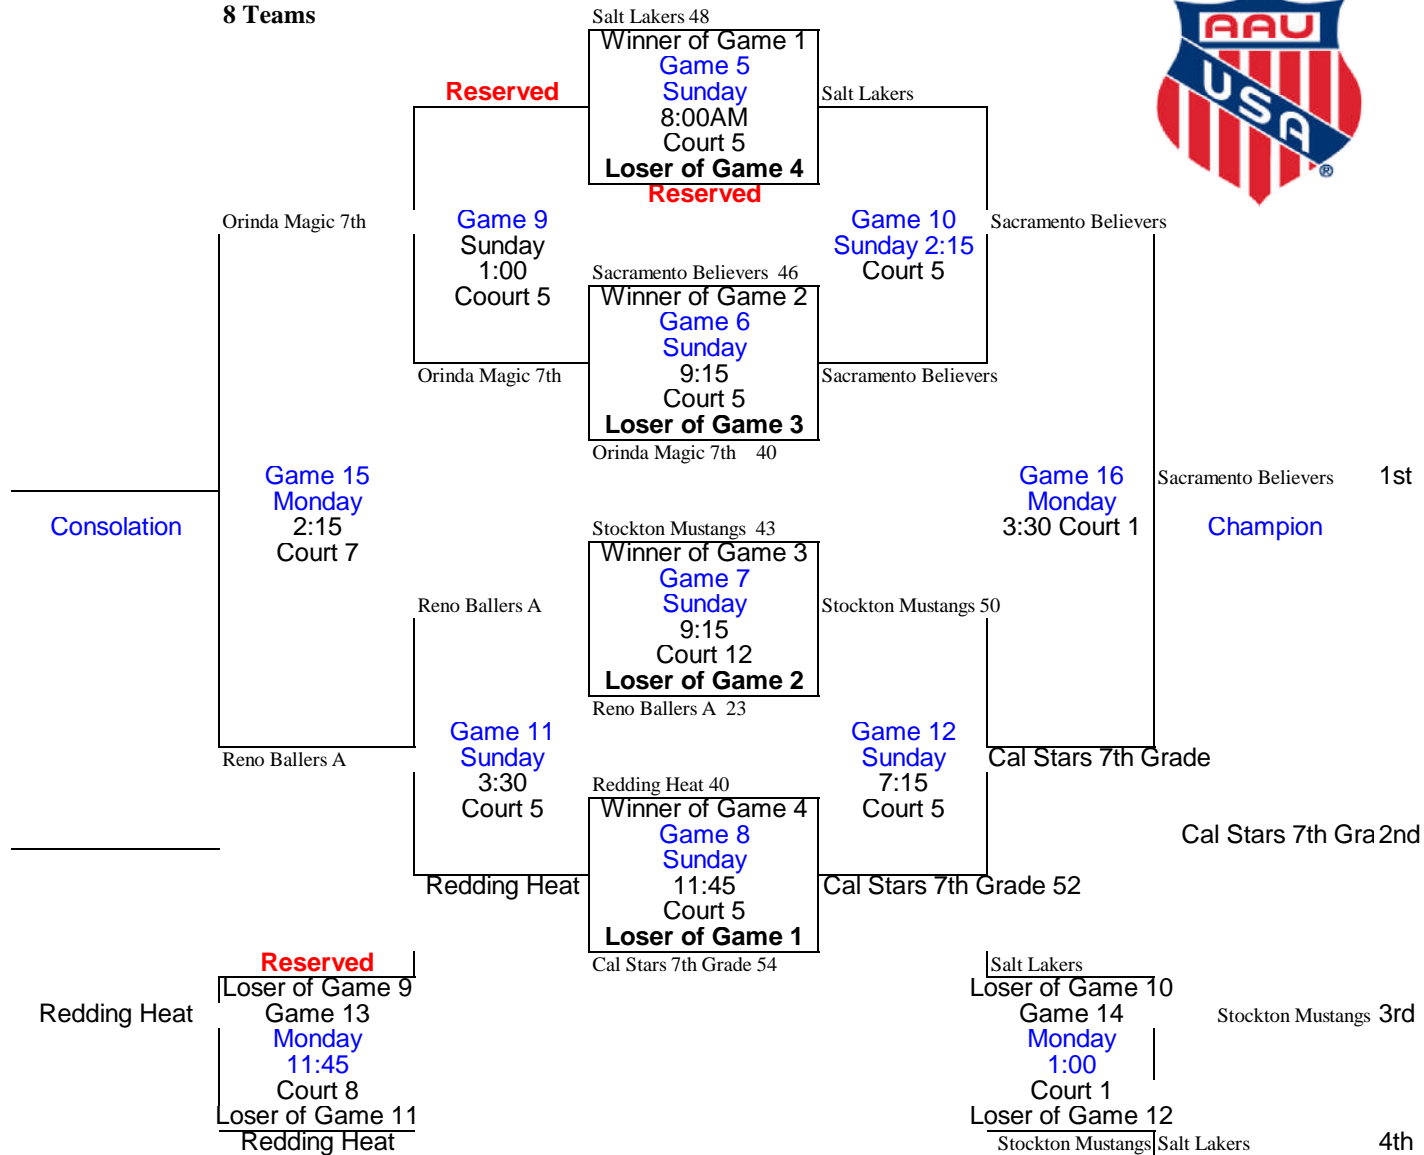

Reno Jam On It Memorial Day Tournament

May 23 - 25, 2009

Reno Nevada

Top Team is Home and Wears Light

8 teams

REVISED 5-24 1:00AM

Girls 7th/12U Level 1
8 Teams

Play In Games

Game 1
Cal Stars 7th Grade
vs
Salt Lakers
SAT 8:00AM
Court 5

Game 2
Sacramento Believers
vs
Reno Ballers A
SAT 9:15 AM
Court 5

Game 3
Stockton Mustangs
vs
Orinda Magic 7th
SAT 10:30 AM
Court 5

Game 4
Reserved- Jam On It
vs
Redding Heat
SAT 8:00AM
Court 6